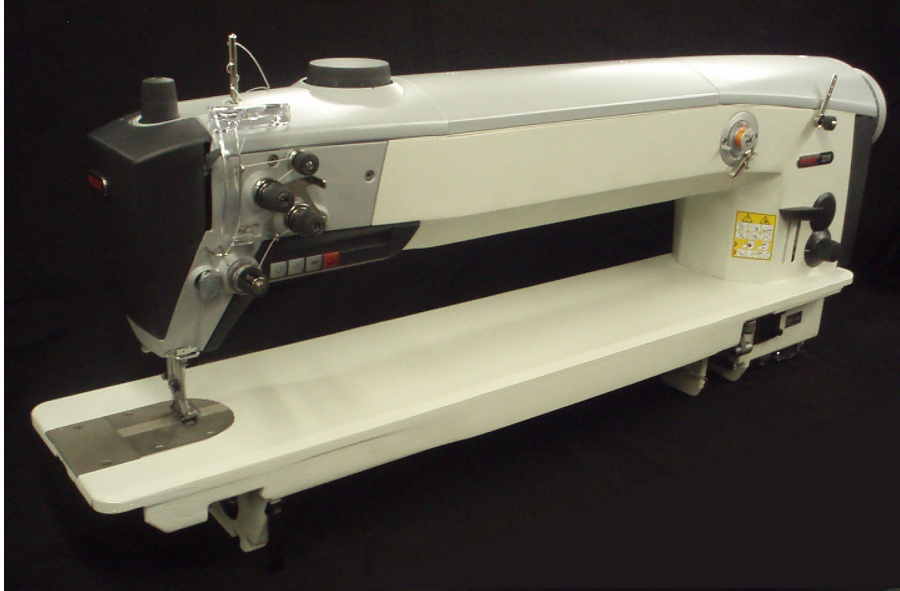

POWERLINE 2235-700

FEATURES

- 1 NEEDLE LOCKSTITCH SEWING MACHINE
- 700 MM UNDERARM CLEARANCE
- WALKING FOOT AND NEEDLE FEED
- AUTO. LUBRICATION
- PNEUMATIC FOOTLIFT AND REVERSE
- ADJUSTABLE FOOT STROKE
- FORWARD AND REVERSE SEWING
- LARGE HOOK
- MAX. SEWING SPEED 3000RPM
- THREAD TRIMMER

2235

OPTIONS

- DUAL STITCH LENGTH
- CLIMBING DEVICE

SPECIFICATION AS PFAFF 2235-521/001-6/01 CN9-909/12

SOLENT SEWING MACHINES LTD.

UNIT 5 WARRIOR BUSINESS CENTRE, FITZHERBERT ROAD, FARLINGTON, PORTSMOUTH, PO6 1TX (UK)
TEL. +44 (0)23 9232 5975 FAX. +44 (0)23 9232 5985
EMAIL: sales@solentsew.co.uk